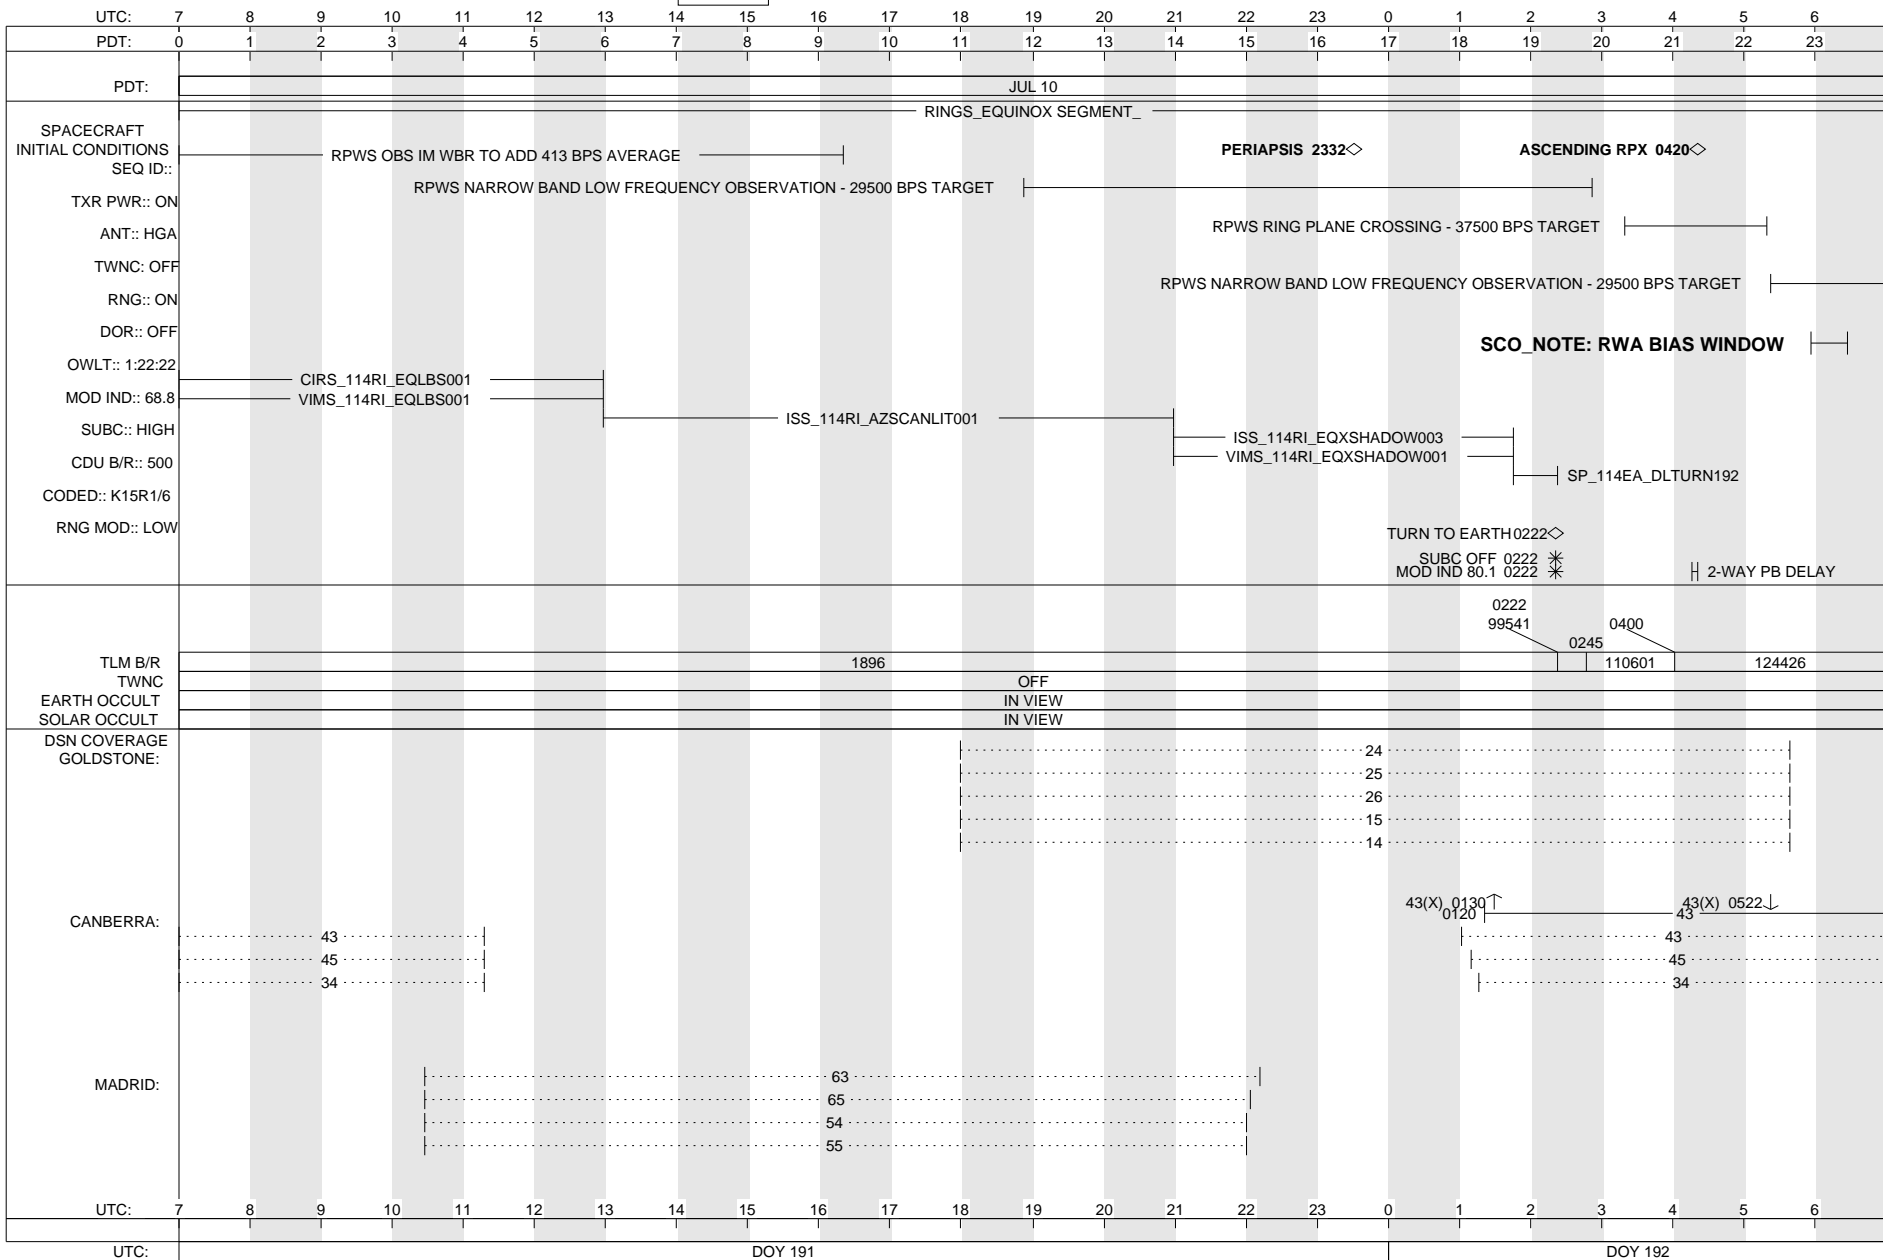

FRIDAY

191-192

JULY 10, 2009 - JULY 11, 2009

MISSING
IMAGE

CASSINI SFOS

SFOS z0510o.sfos

CAS_09164_09204_S51r10.atic

SOE z0510o.soe

SEQ z0510h_full.sasf

ISSUE DATE: 07/15/09