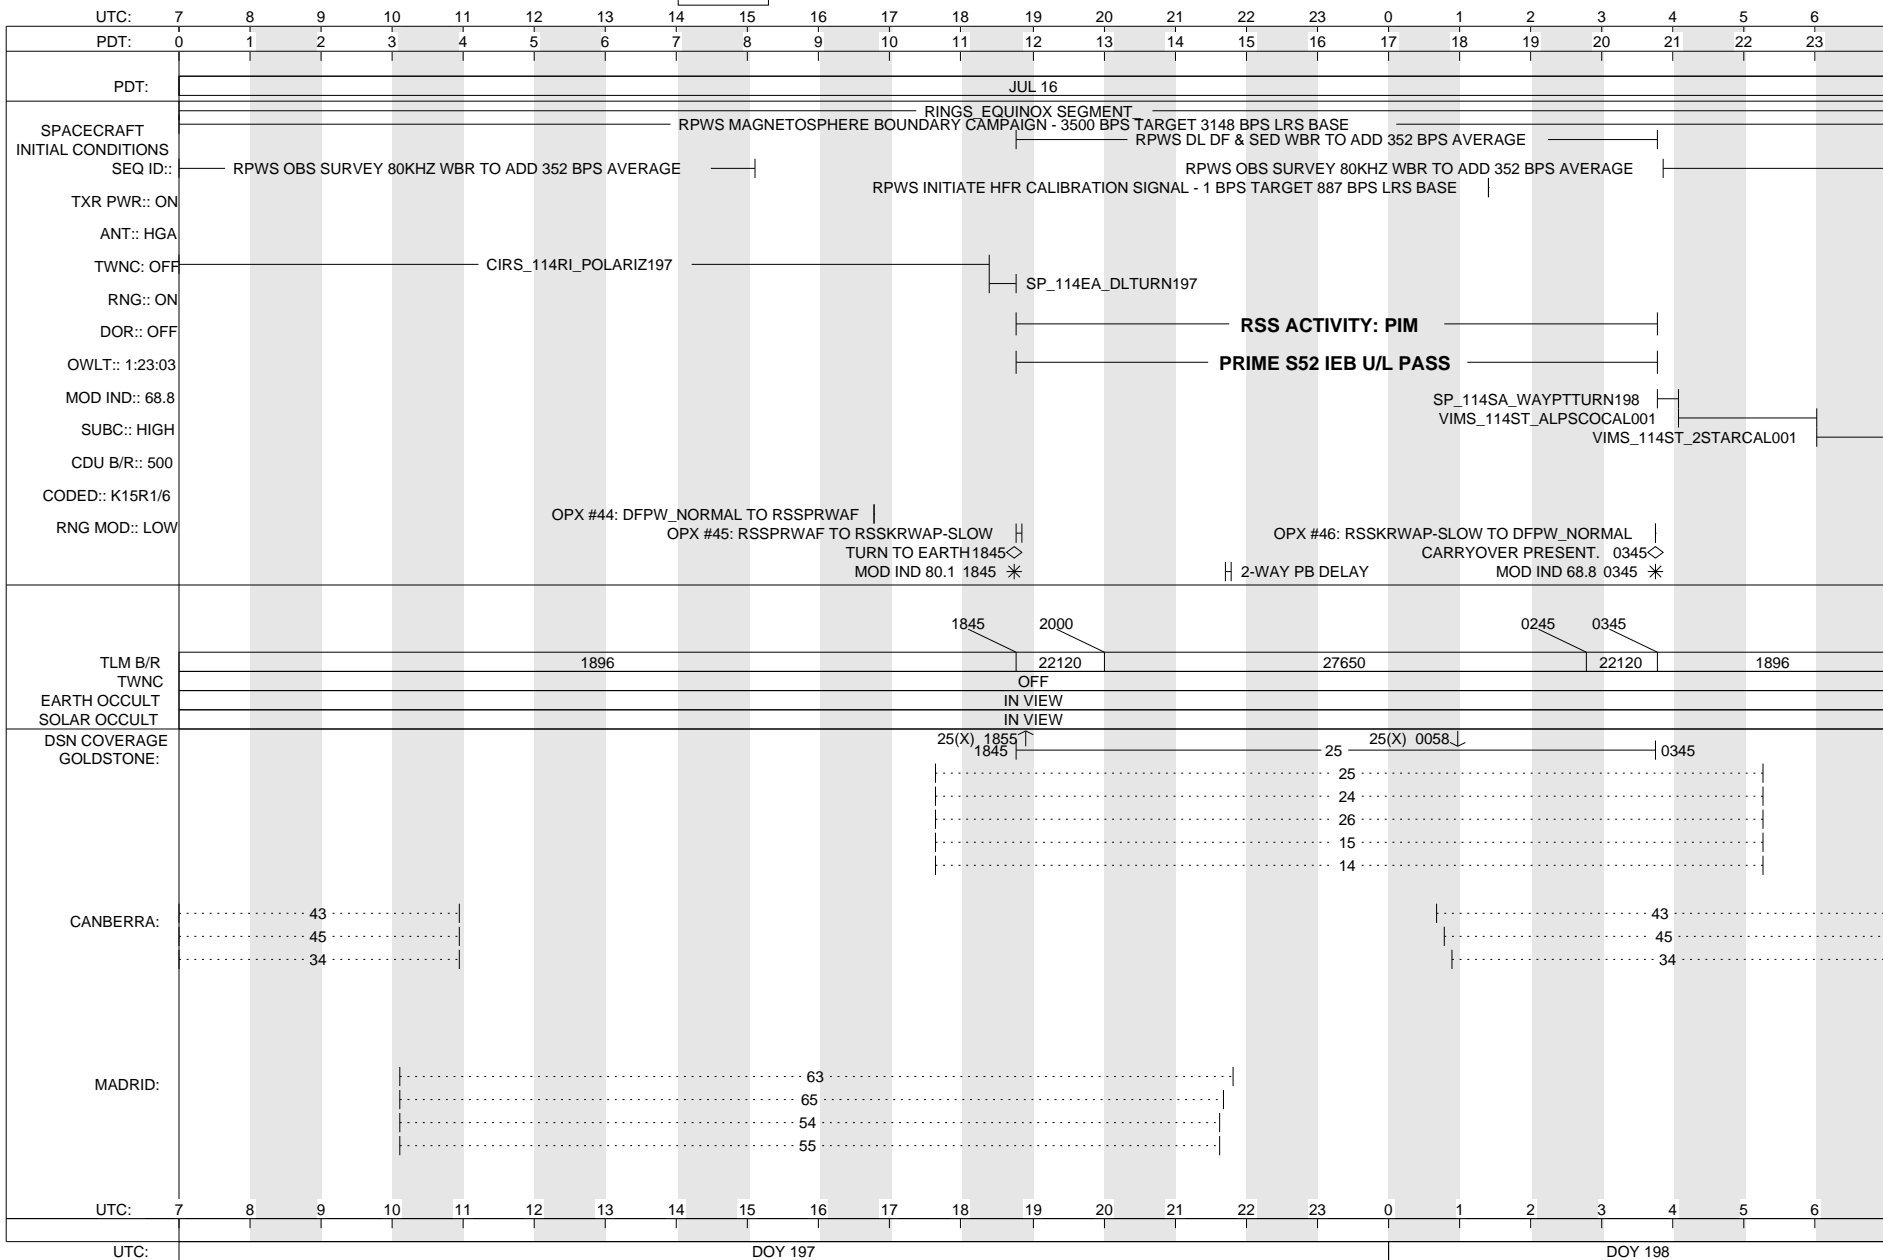

THURSDAY 197-198
JULY 16, 2009 - JULY 17, 2009

MISSING
IMAGE

CASSINI SFOS

SFOS z0510o.sfos
CAS_09164_09204_S51r10.allc

SOE z0510o.soe
SEQ z0510h_full.sasf