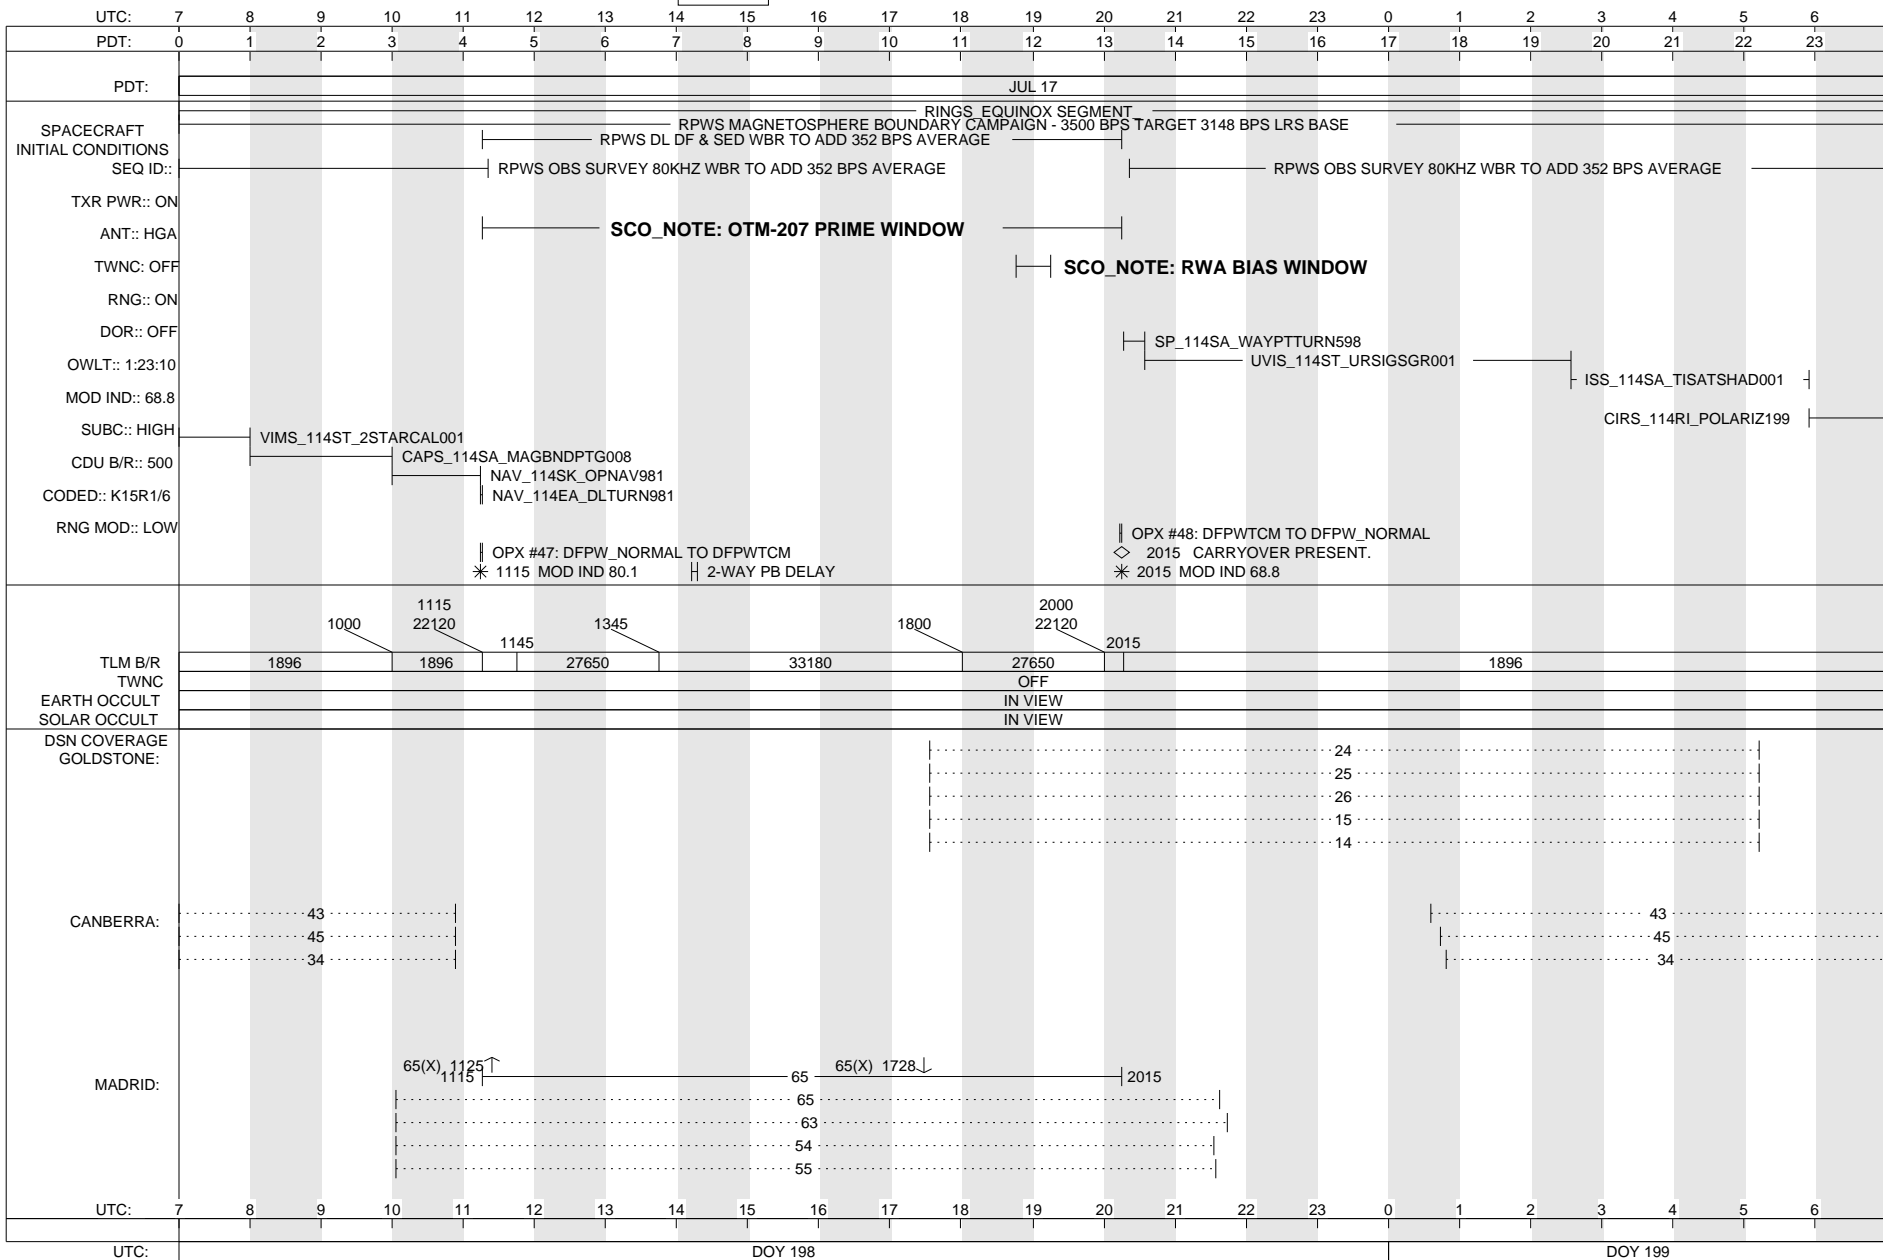

FRIDAY

198-199

JULY 17, 2009 - JULY 18, 2009

MISSING
IMAGE

CASSINI SFOS

SFOS z0510o.sfos

CAS_09164_09204_S51r10.atic

SOE z0510o.soe

SEQ z0510h_full.sasf

ISSUE DATE: 07/15/09