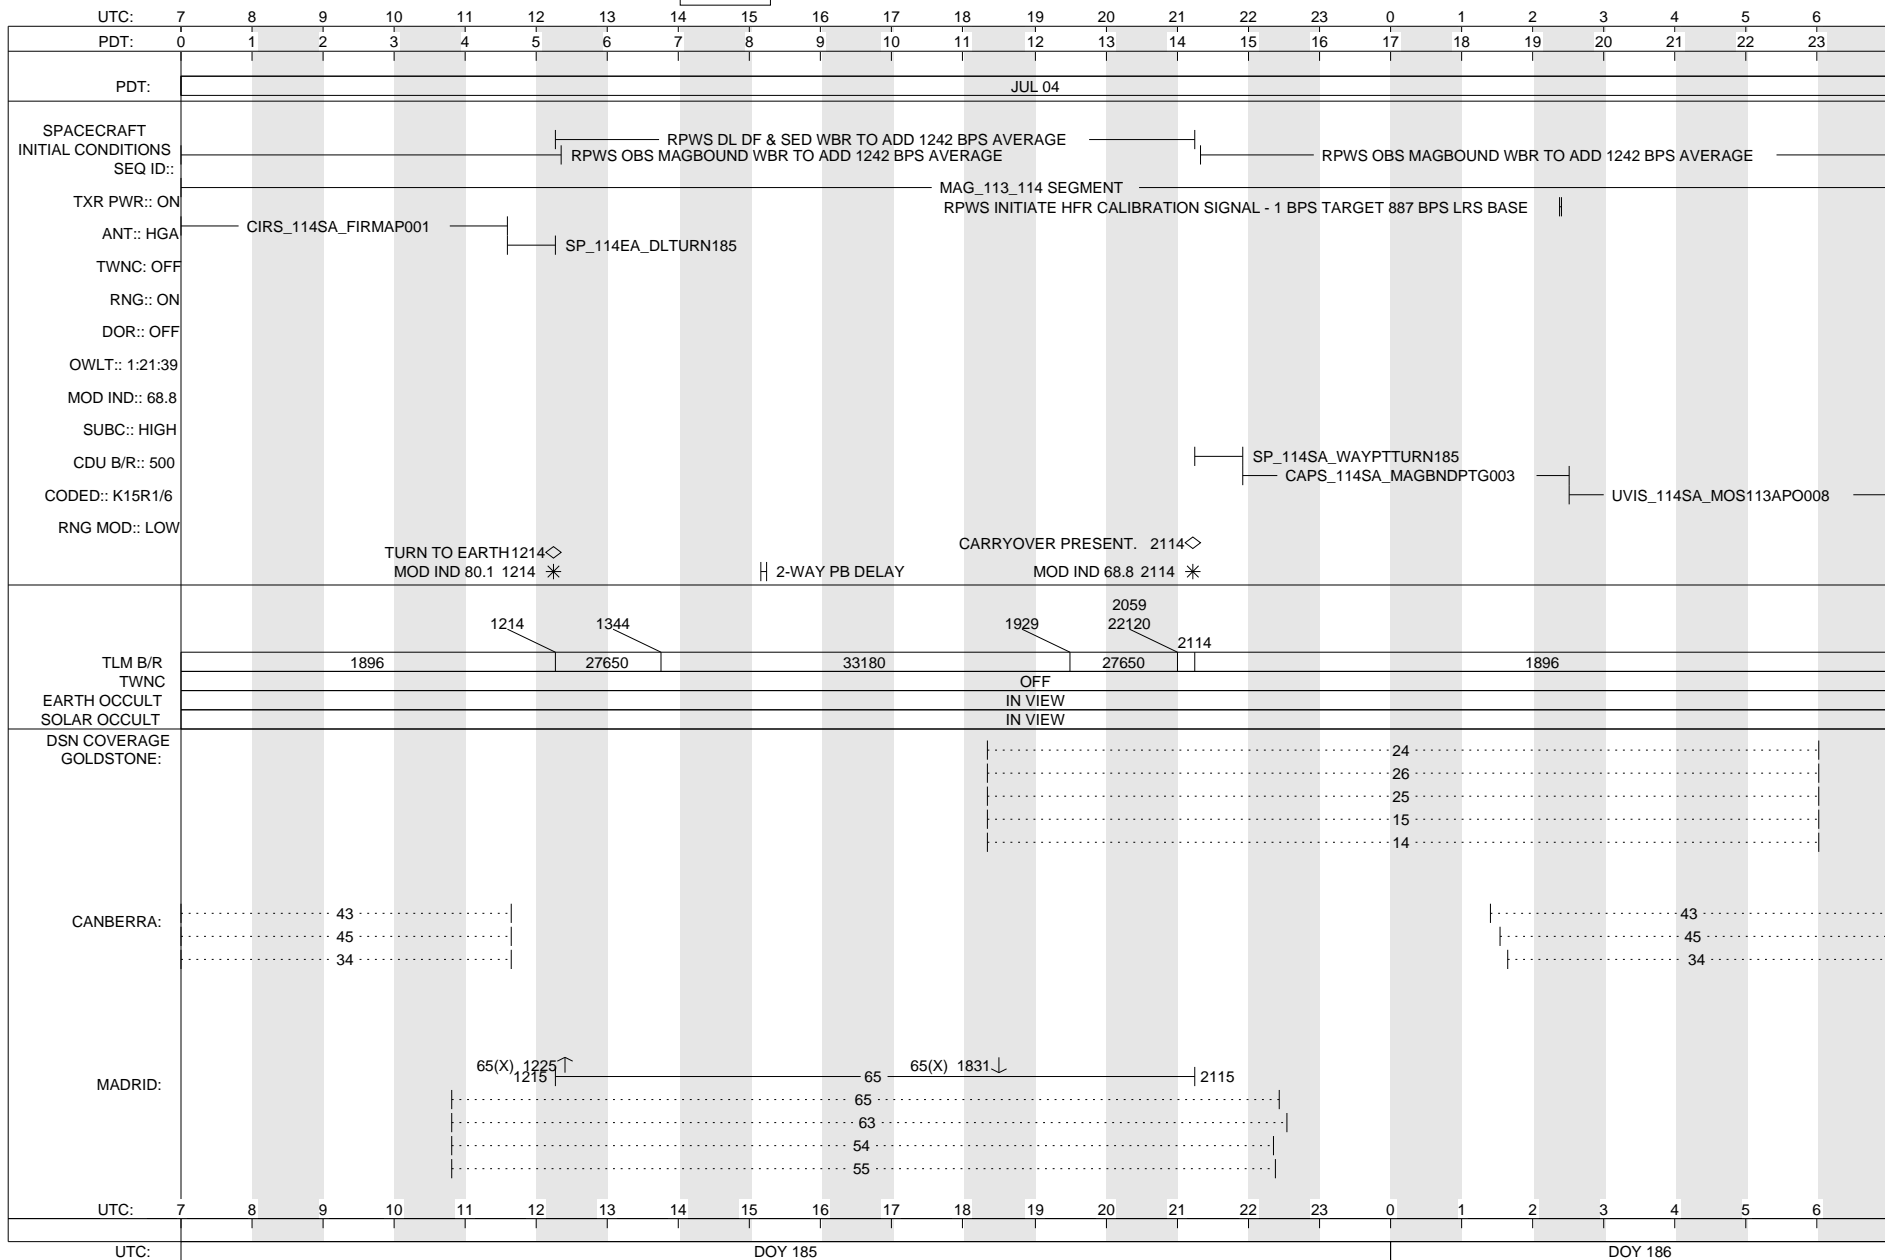

SATURDAY 185-186
JULY 4, 2009 - JULY 5, 2009

MISSING
IMAGE

CASSINI SFOS

SFOS z0510o.sfos
CAS_09164_09204_S51r10.atic

SOE z0510o.soe
SEQ z0510h_full.sasf

ISSUE DATE: 07/15/09