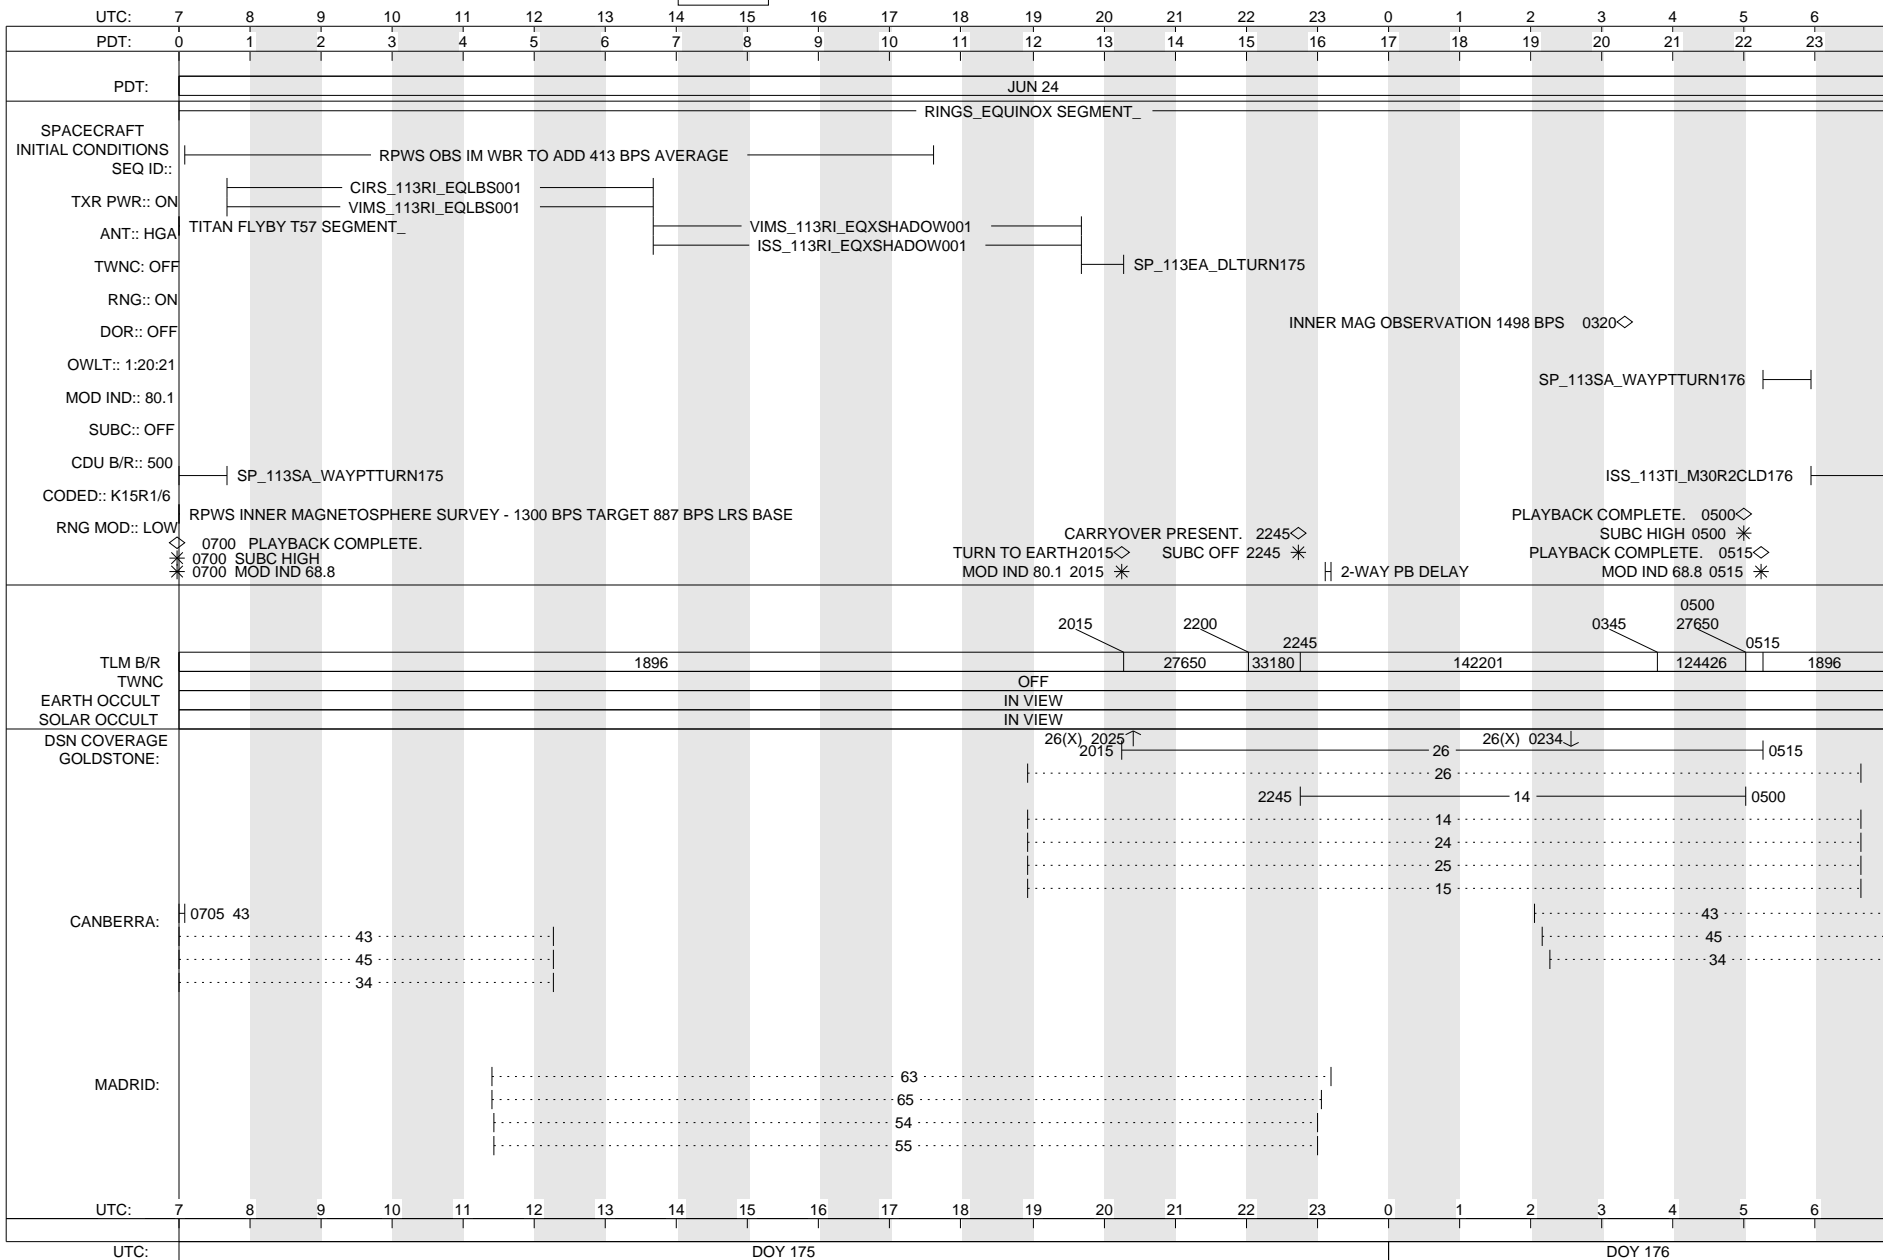

WEDNESDAY 175-176

JUNE 24, 2009 - JUNE 25, 2009

MISSING
IMAGE

CASSINI SFOS

SFOS z0510o.sfos

CAS_09164_09204_S51r10.atic

SOE z0510o.soe

SEQ z0510h_full.sasf

ISSUE DATE: 07/15/09