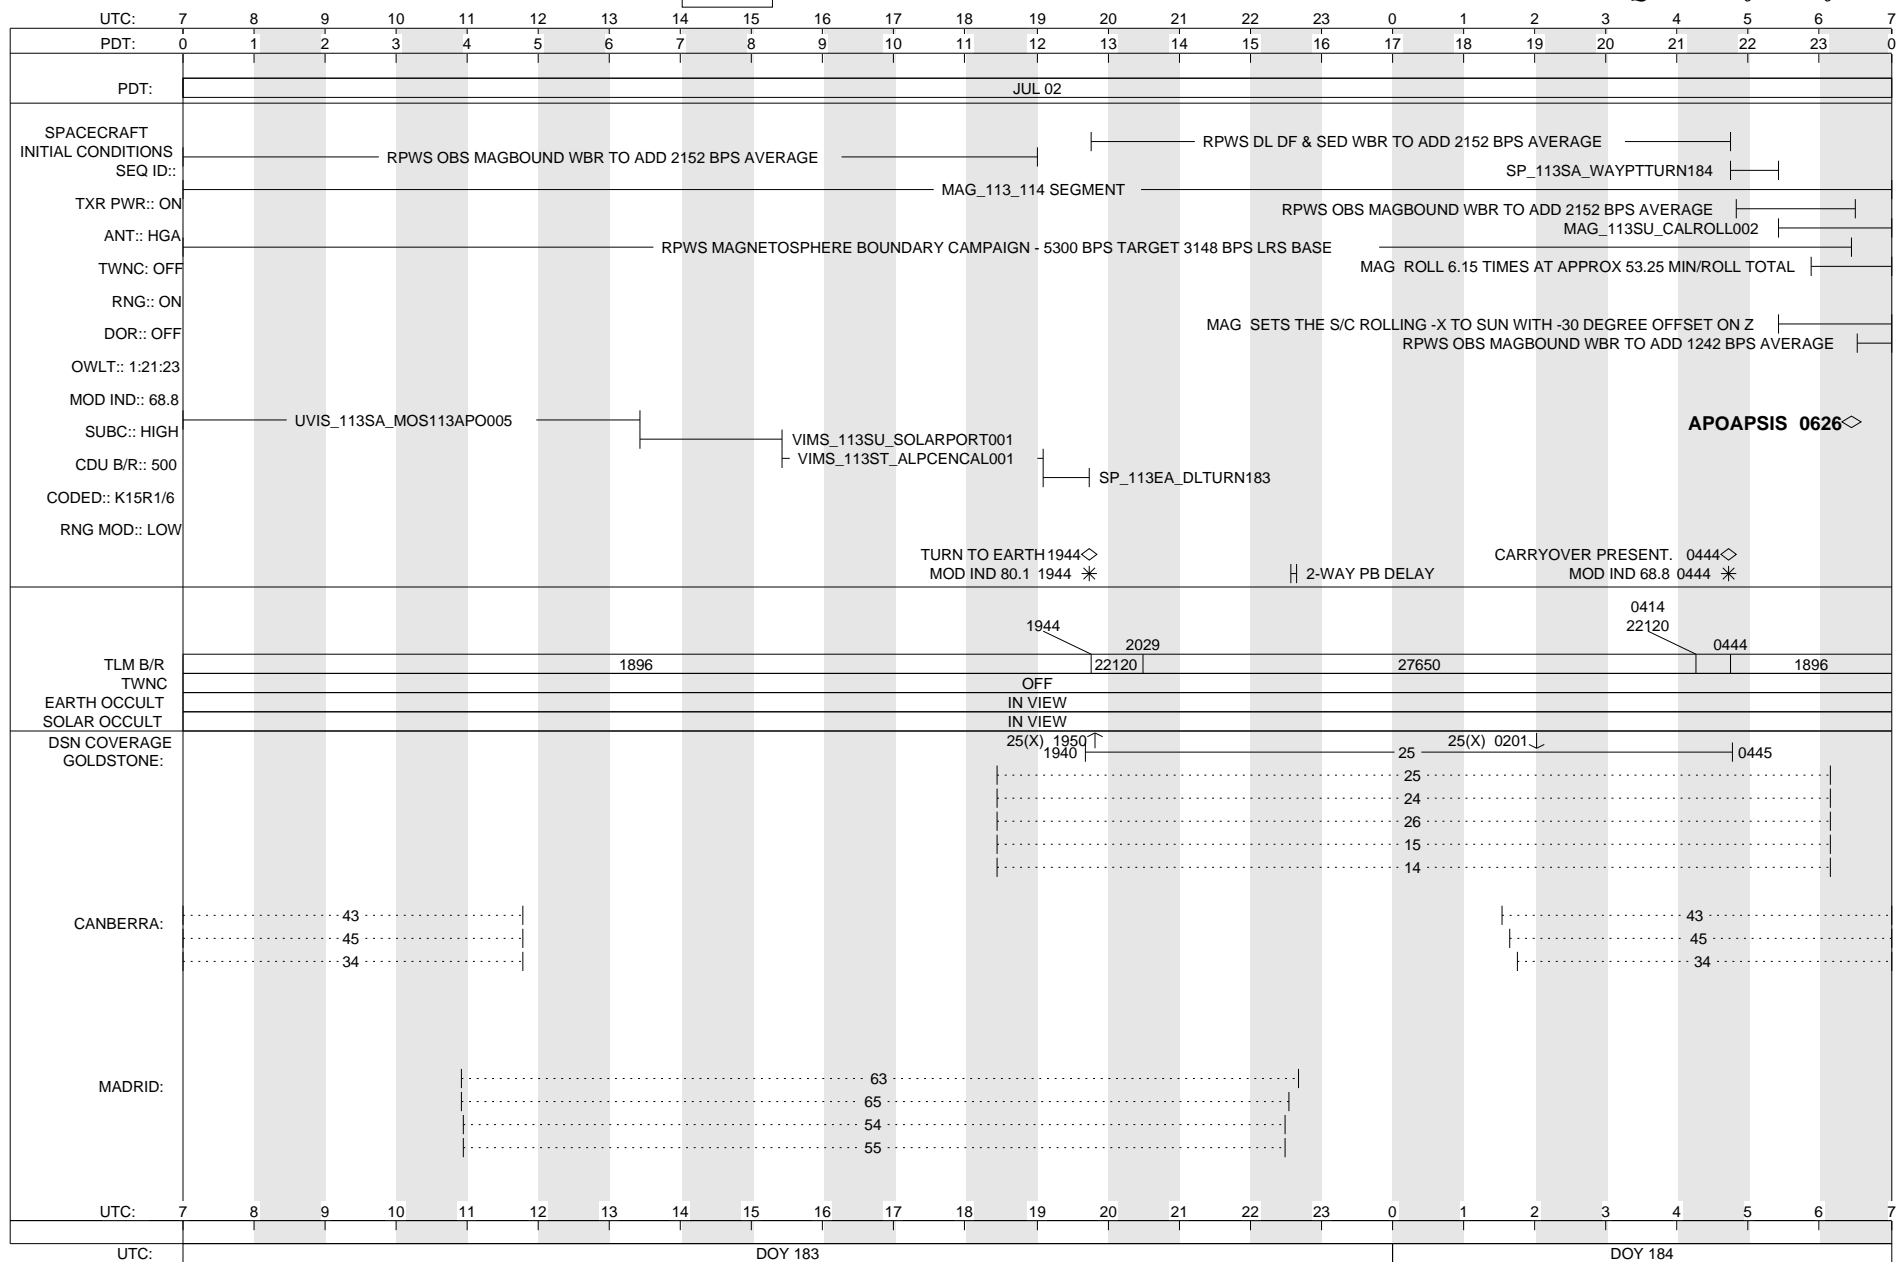

THURSDAY 183-184
JULY 2, 2009 - JULY 3, 2009

MISSING
IMAGE

CASSINI SFOS

SFOS z0510o.sfos
CAS_09164_09204_S51r10.atic

SOE z0510o.soe
SEQ z0510h_full.sasf

ISSUE DATE: 07/15/09