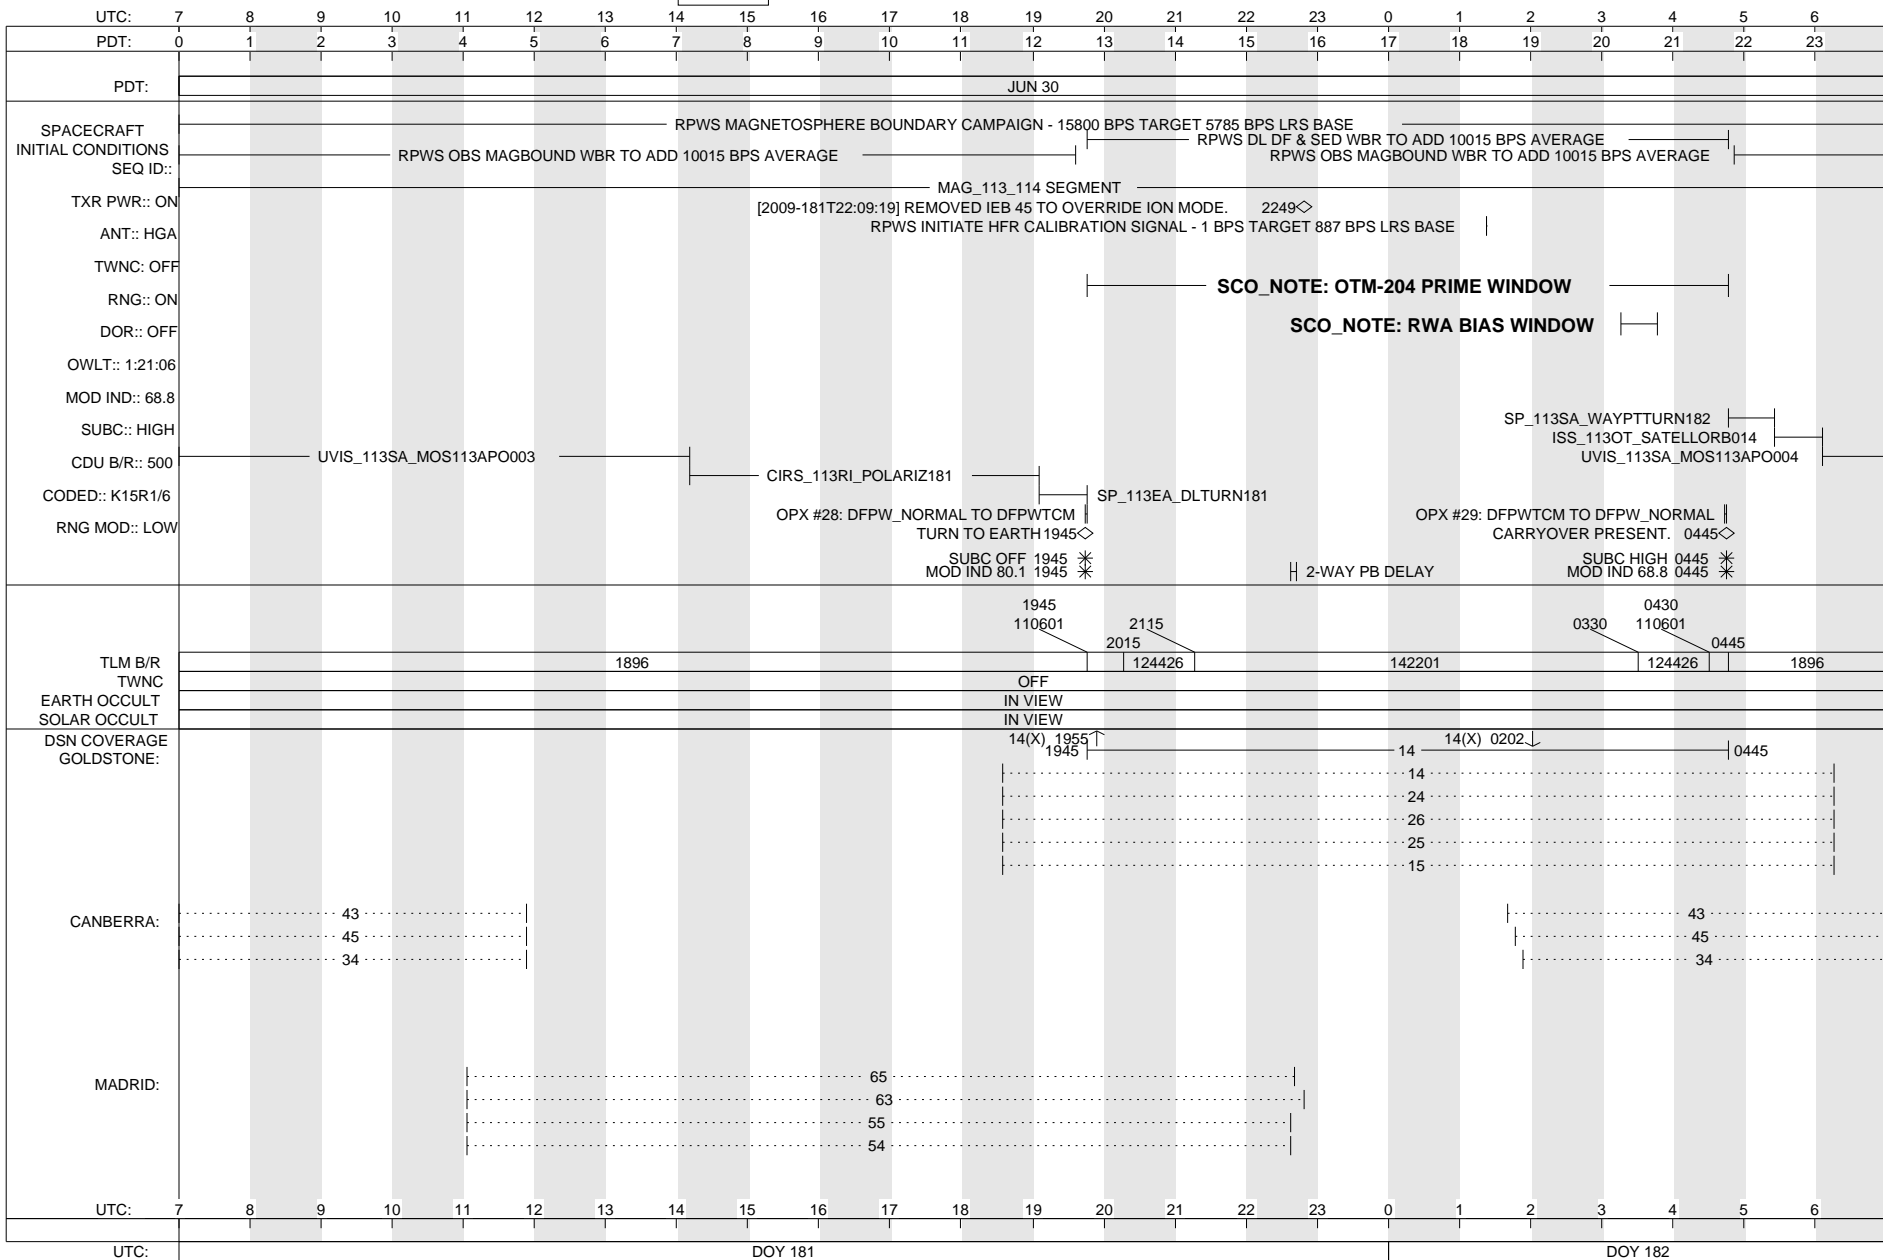

TUESDAY 181-182
JUNE 30, 2009 - JULY 1, 2009

MISSING
IMAGE

CASSINI SFOS

SFOS z0510o.sfos
CAS_09164_09204_S51r10.atic

SOE z0510o.soe
SEQ z0510h_full.sasf

ISSUE DATE: 07/15/09