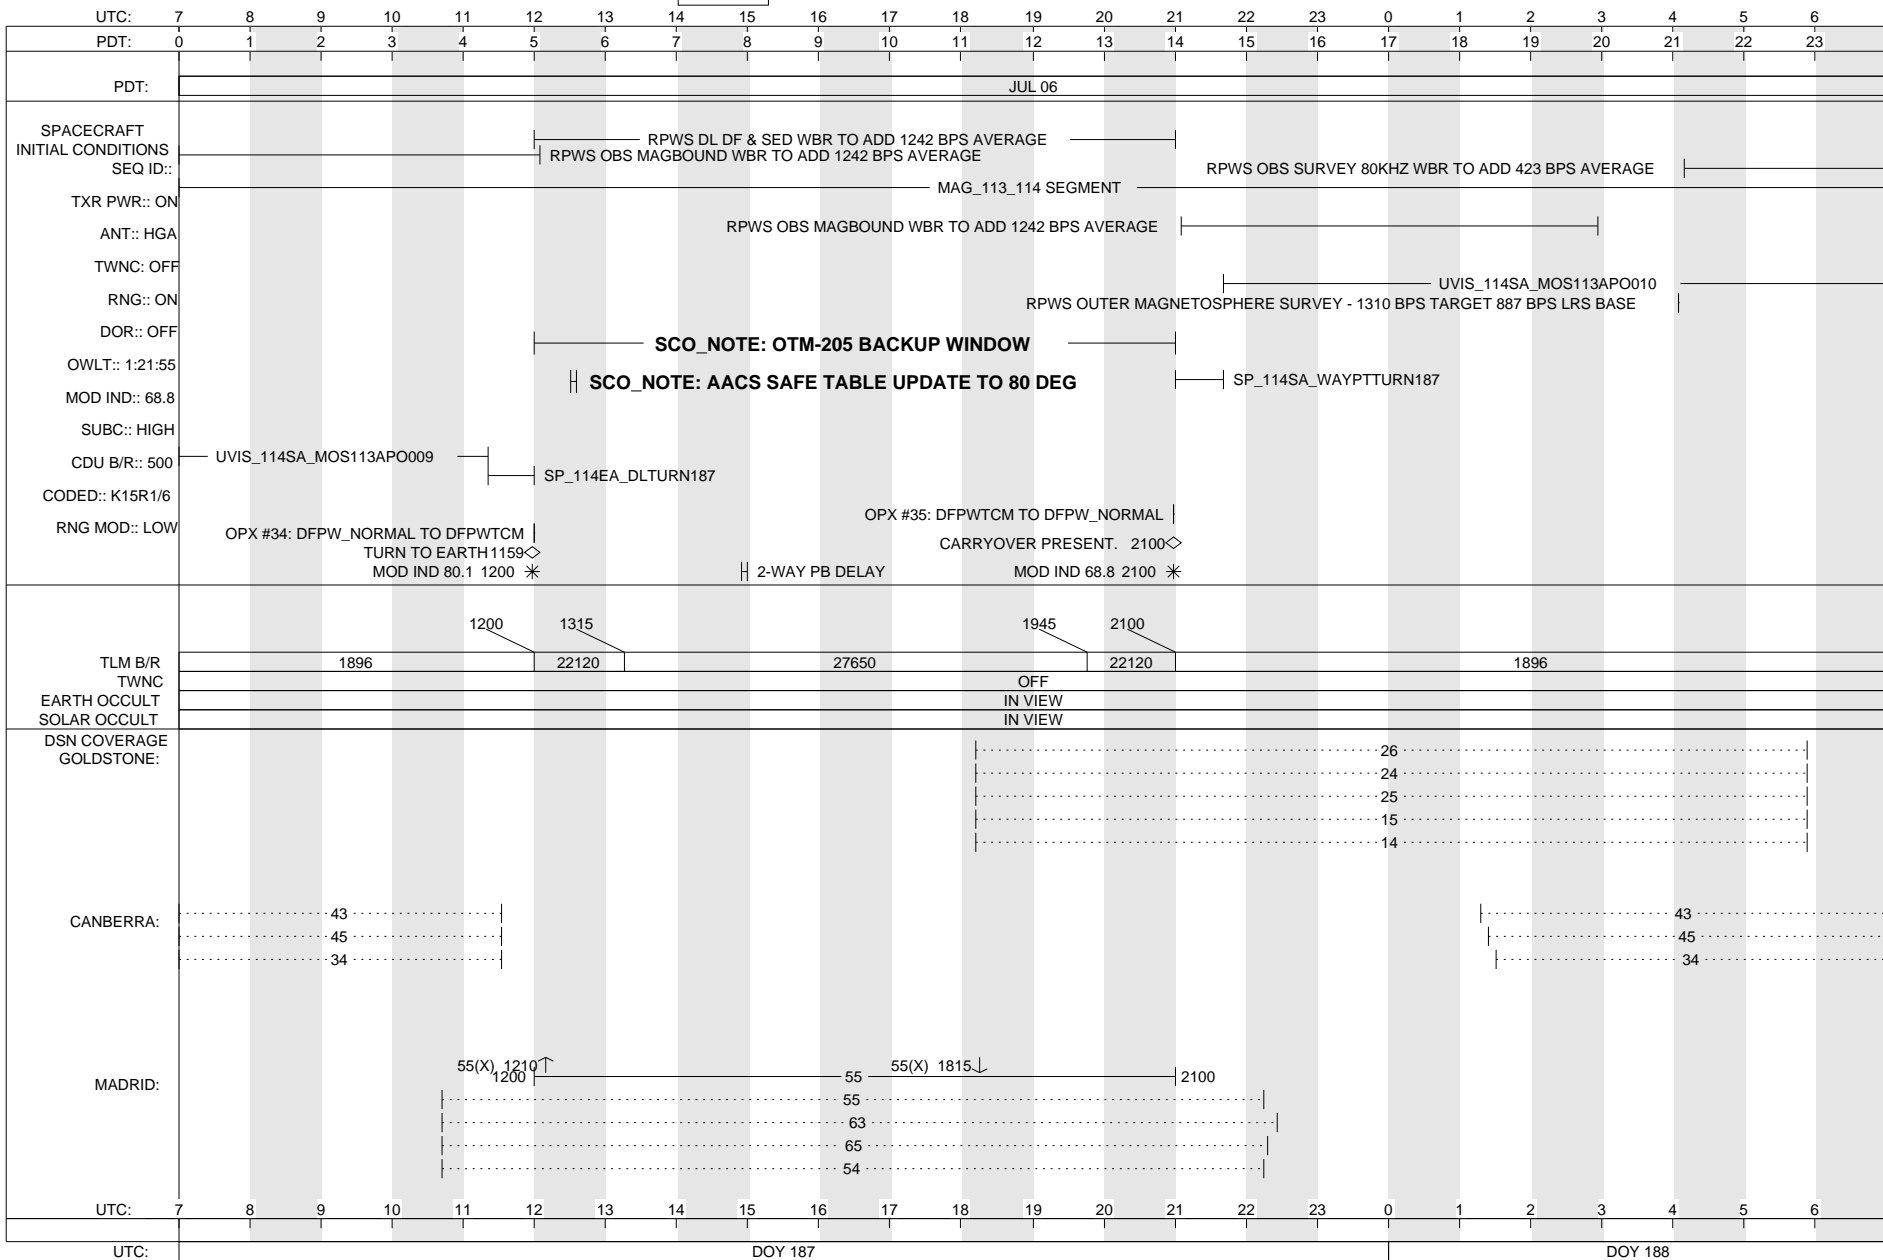

MONDAY 187-188
JULY 6, 2009 - JULY 7, 2009

MISSING
IMAGE

CASSINI SFOS

SFOS z0510o.sfos
CAS_09164_09204_S51r10.atic

SOE z0510o.soe
SEQ z0510h_full.sasf

ISSUE DATE: 07/15/09