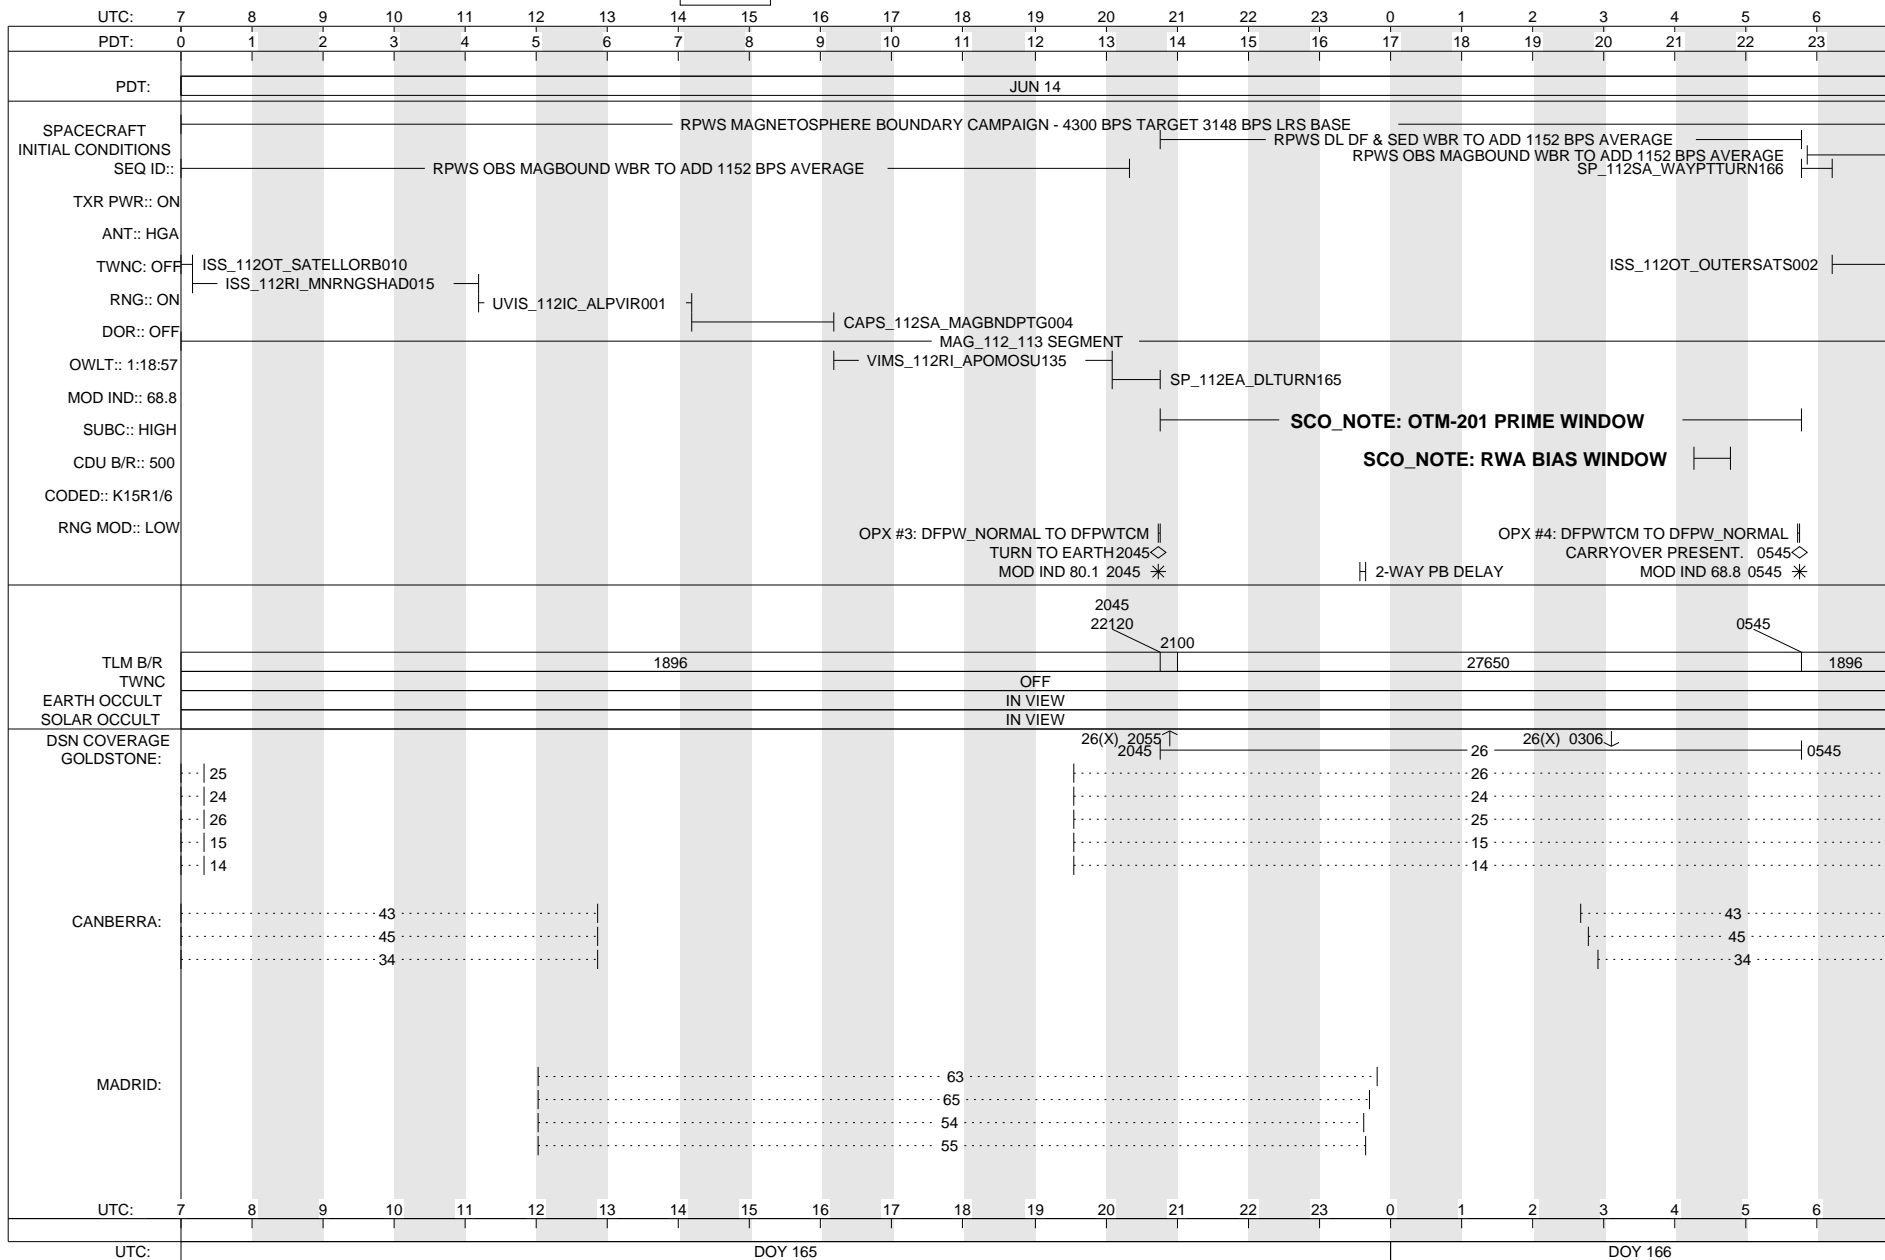

SUNDAY 165-166

JUNE 14, 2009 - JUNE 15, 2009

MISSING
IMAGE

CASSINI SFOS

SFOS z0510o.sfos

CAS_09164_09204_S51r10.atic

SOE z0510o.soe

SEQ z0510h_full.sasf

ISSUE DATE: 07/15/09