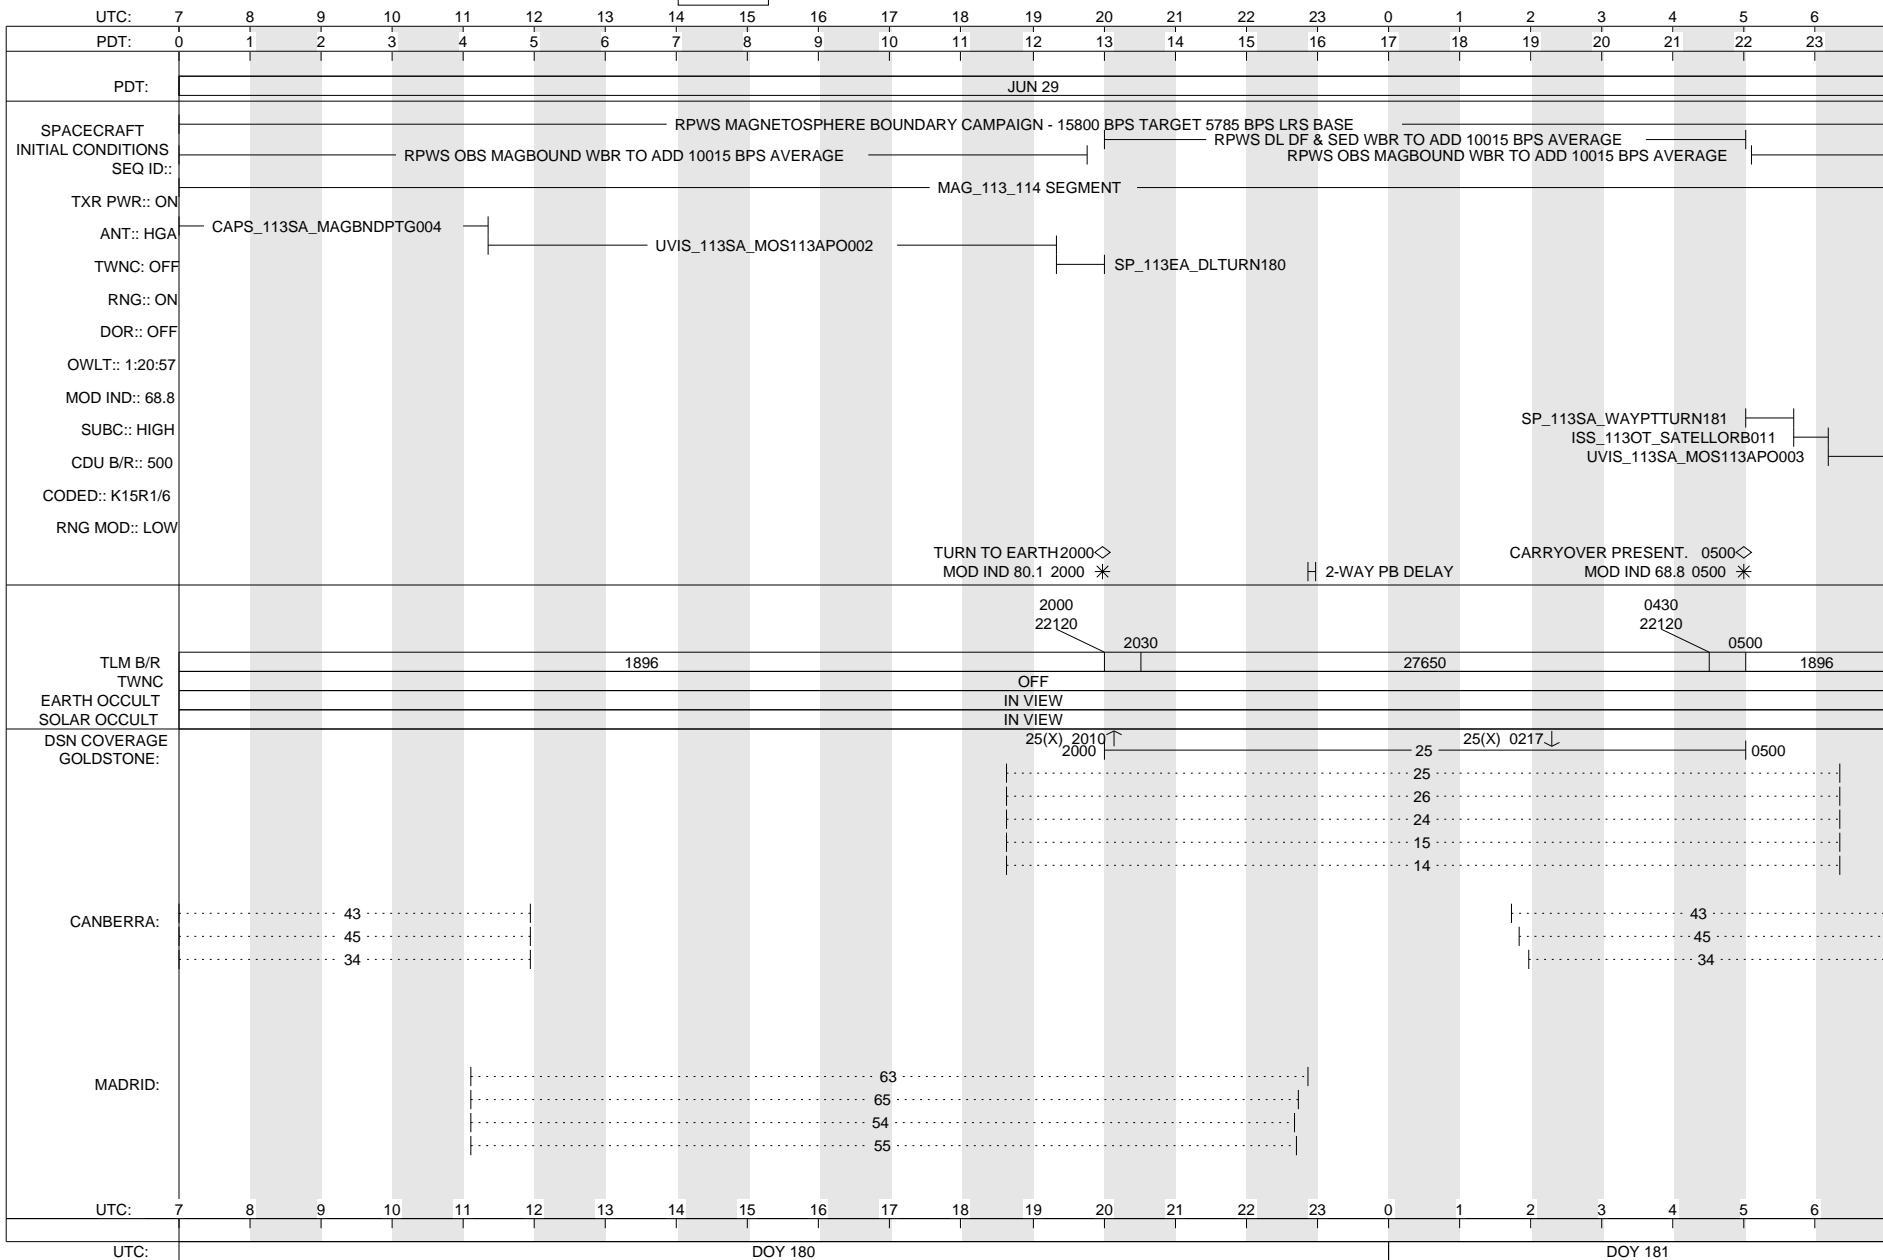

MONDAY 180-181

JUNE 29, 2009 - JUNE 30, 2009

MISSING
IMAGE

CASSINI SFOS

SFOS z0510o.sfos

CAS_09164_09204_S51r10.atic

SOE z0510o.soe

SEQ z0510h_full.sasf

ISSUE DATE: 07/15/09