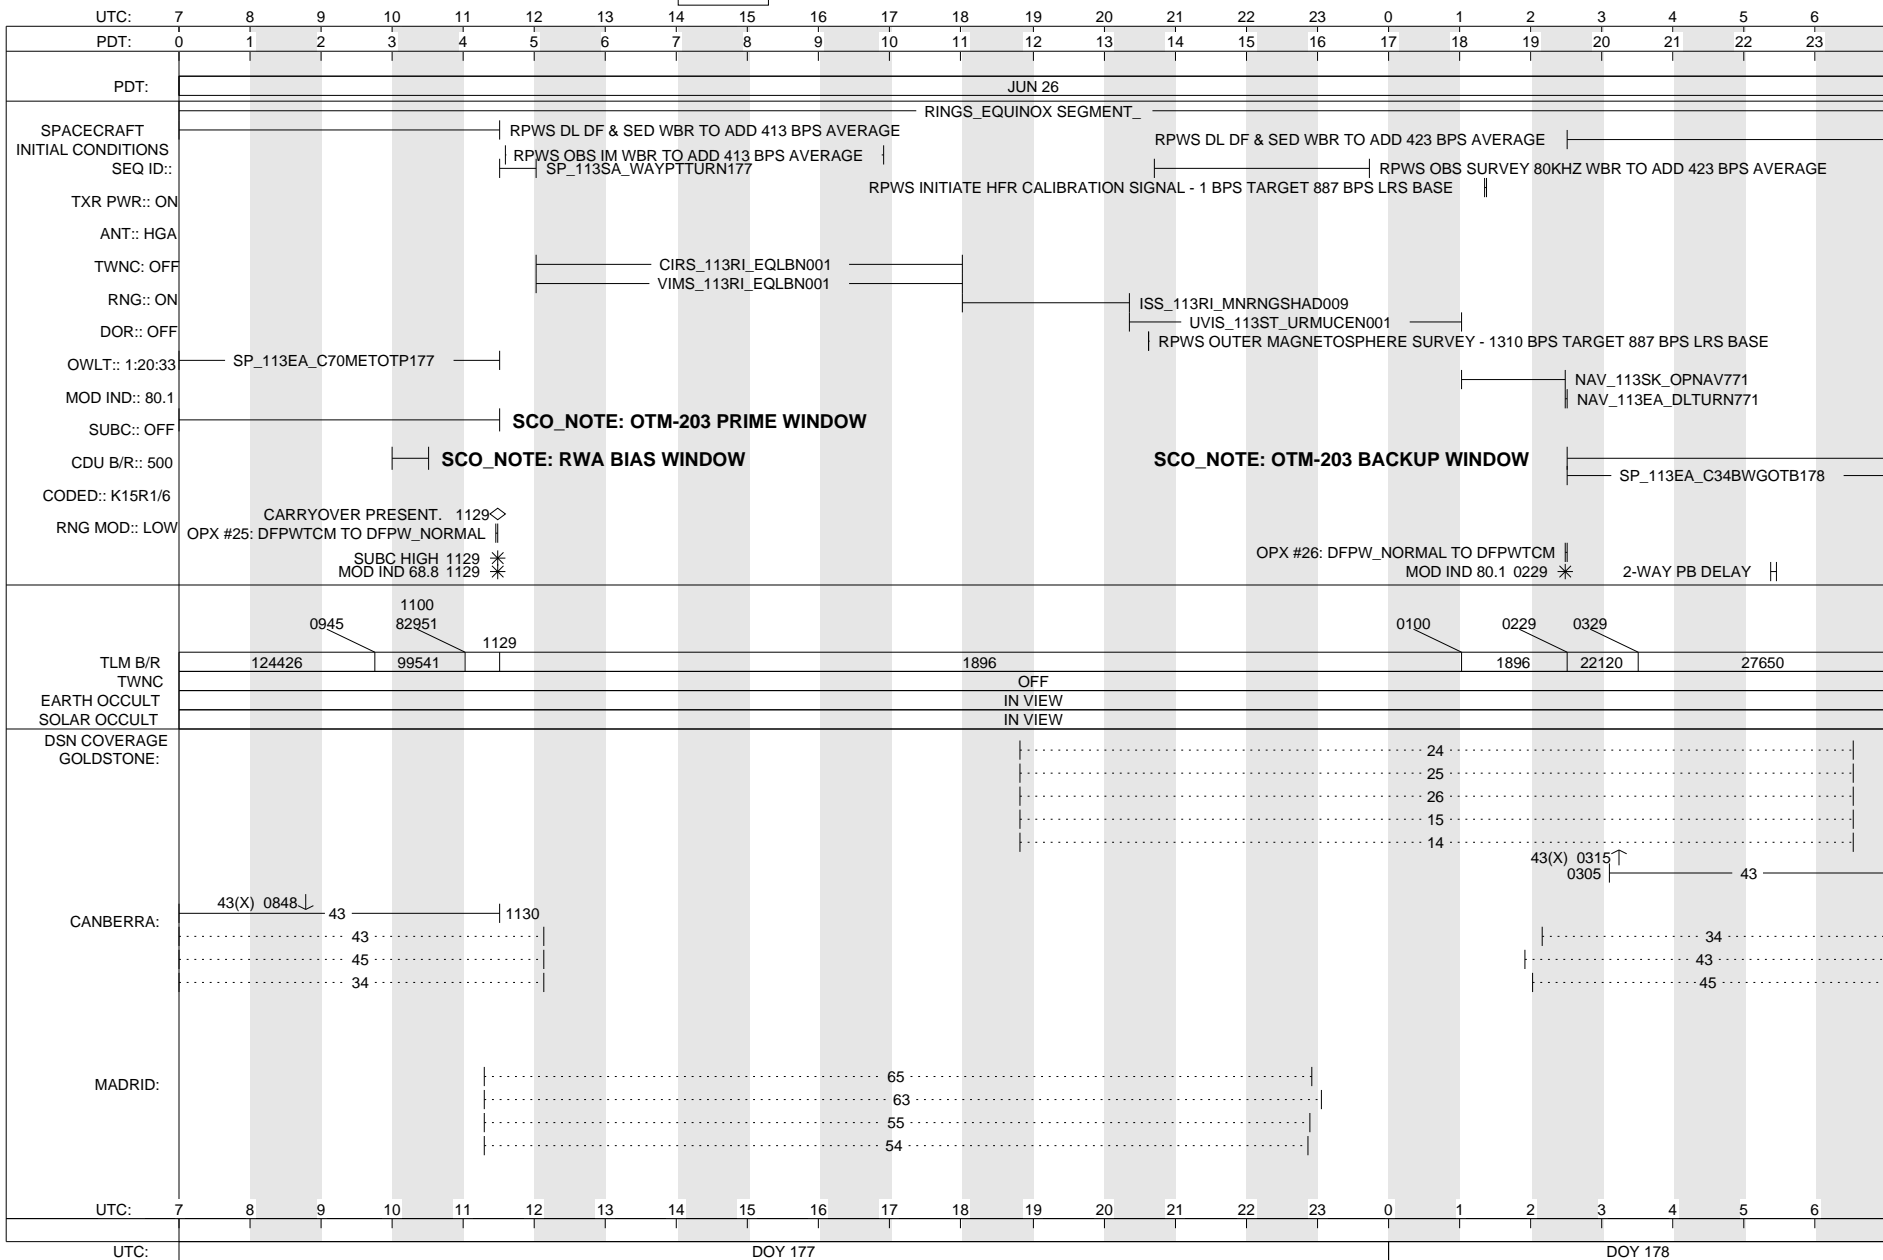

FRIDAY 177-178

JUNE 26, 2009 - JUNE 27, 2009

MISSING
IMAGE

CASSINI SFOS

SFOS z0510o.sfos

CAS_09164_09204_S51r10.atic

SOE z0510o.soe

SEQ z0510h_full.sasf

ISSUE DATE: 07/15/09